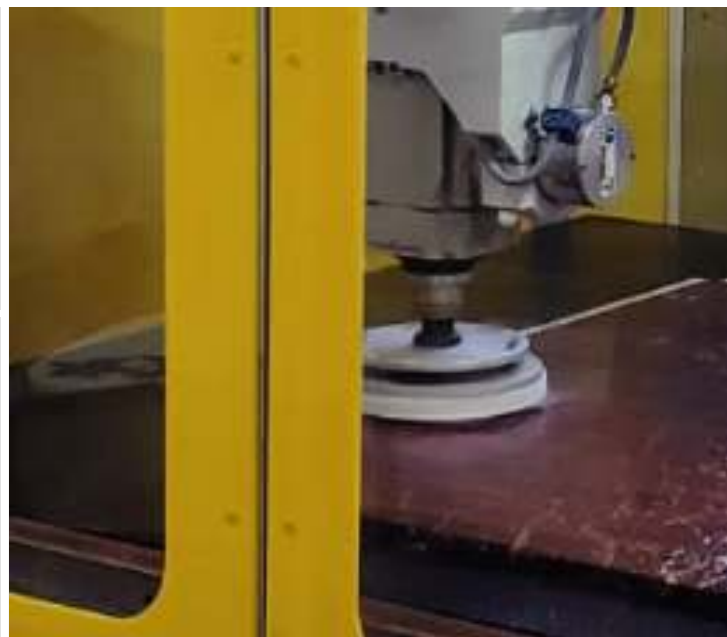

The most delicate surface that require the best finish, require very soft abrasive products. RESIN formulations combine and elaborate selection of minerals, bonded with specific synthetic resins, wich together with a controlled production process, guarantee the best finish with maximum performance.

Magnetic clamping system, which guarantees a **perfect and fast coupling** of the tool to the machine. Possibility of installing this clamping system on **CNC machinery** as well as on traditional machinery.