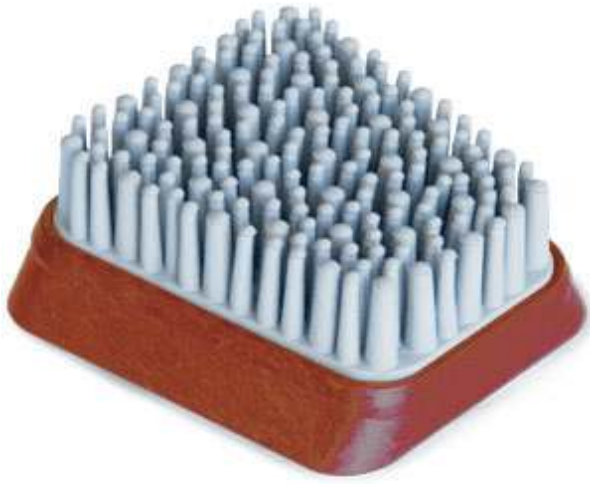

# FRANKFURT DIAMOND iFLEX

Ref. 011001

Abrasivo diamantado flexible destinado a crear **novedosas texturas**: Efecto "Leather", "Caricia", "Seda", "Envejecido", "Satinado", "Lapeado", "Apomazado"... así como acabado pulido y de alto brillo.

Diamond abrasive flexible abrasive for creating **new textures**: "Leather", "Caress", "Silk", "Aged", "Satin" effect, Lapped", "Honed", "Honed"... as well as polished and high gloss finish.

MATERIALES / MATERIALS	MÁQUINAS / MACHINES	SECTOR / SECTOR
<ul style="list-style-type: none"> <li>✓ MÁRMOL / MARBLE</li> <li>✓ GRANITO / GRANITE</li> <li>✓ CUARZO / QUARTZ</li> <li>✓ TERRAZO / TERRAZZO</li> <li>✓ HORMIGÓN / CONCRETE</li> </ul>		<div style="border: 1px solid black; padding: 5px;"> <b>INDUSTRIA MÁRMOL</b>              MARBLE              INDUSTRY         </div>

GRANOS / GRITS	FIJACIÓN / COUPLING	€/ UD.	UD./BOX
24-36-46-60-120-220-320-400-600-800-1000-1200-1500-3500-SuperLUX	VEL Frankfurt	37,95	

Flexible filaments with **high wear resistance**. Due to the **wide range** of particle sizes, different textures can be achieved. Undefined storage due to the **special anti-ageing treatment**. Based on the **Fibonacci number series**, **semi-flexible** products have been developed, achieving texturised surfaces efficiently.